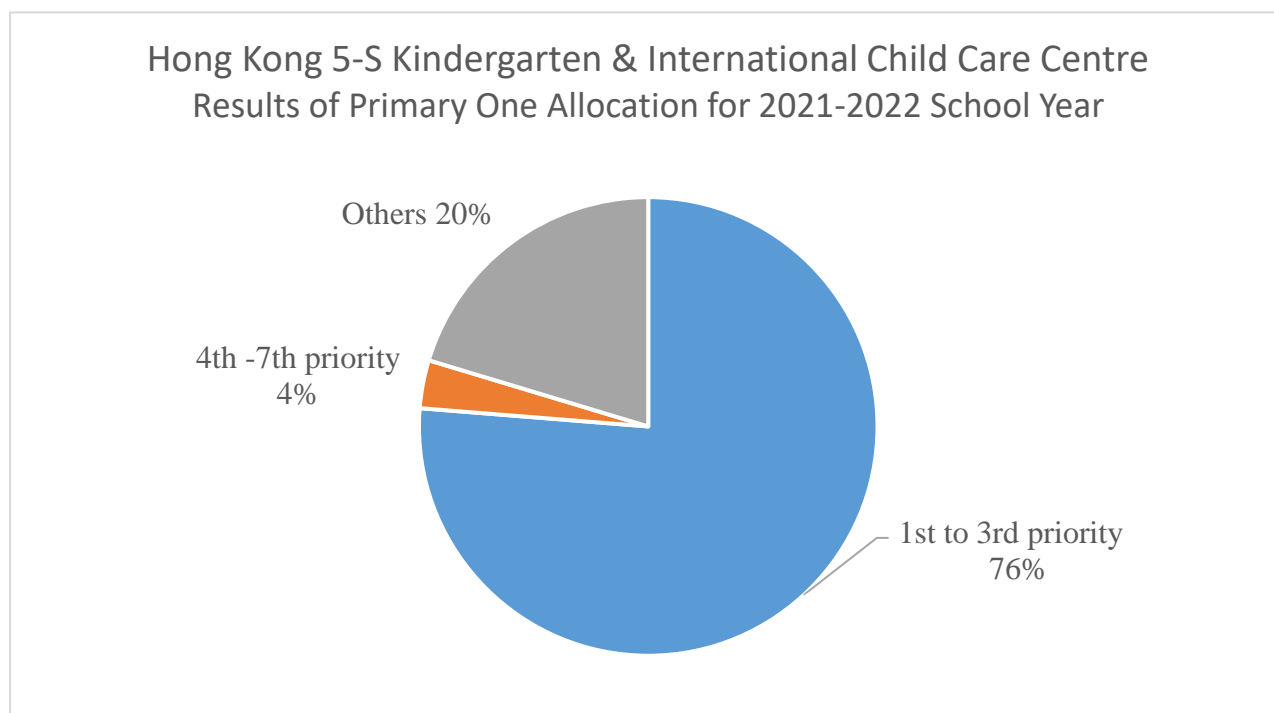

Results of Primary One Allocation for 2021-2022 School Year

Remarks: others are including self-recommendation.

Enrolled to the primary schools in our district's school network

Alliance Primary School, Sheung Shui	Pui Ling School of The Precious Blood
Tsang Mui Millennium School	HHCKLA Buddhist Wisdom Primary School
HHCKLA Buddhist Chan Shi Wan Primary School	TWGHs Tseng Hin Pei Primary School
Pentecostal Yu Leung Fat Primary School	Pentecostal Gin Mao Sheng Primary School
TWGHS Ma Kam Chan Memorial Primary School	Lee Chi Tat Memorial School
Wai Chow Public School (Sheung Shui)	