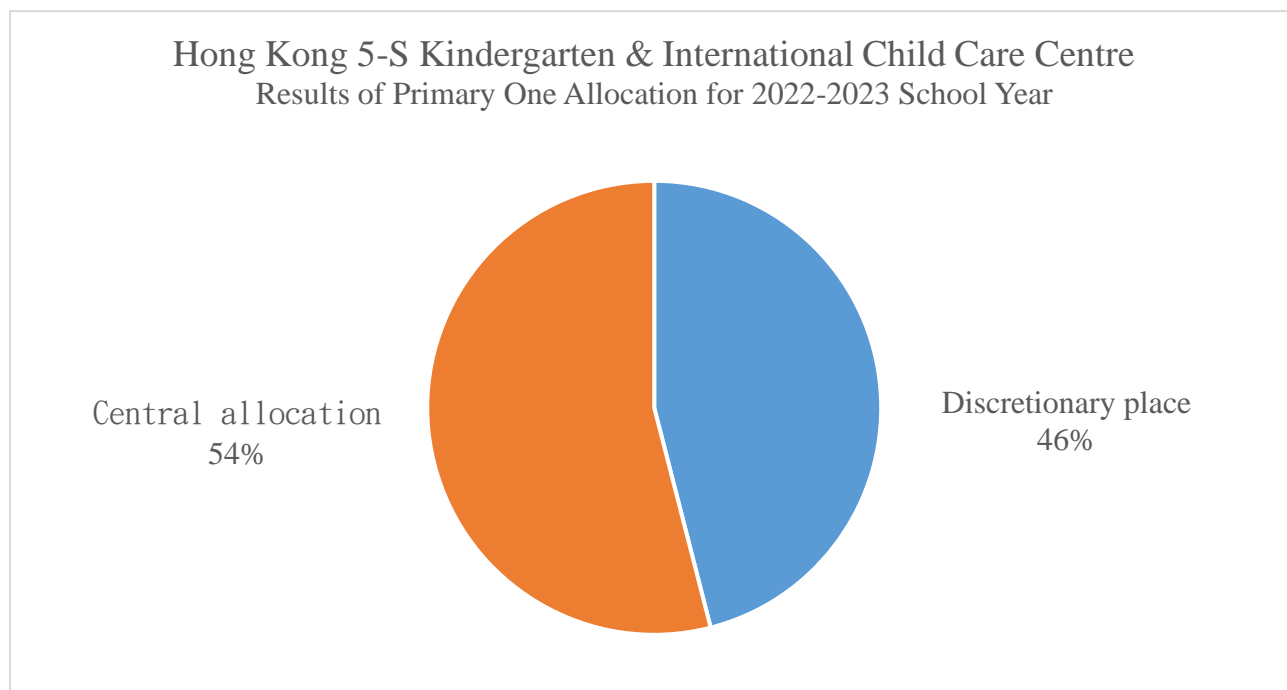

Results of Primary One Allocation for 2022-2023 School Year

Remarks: others are including self-recommendation

Enrolled to the primary schools in our district's school network

Alliance Primary School, Sheung Shui	Pui Ling School Of The Precious Blood
Tsang Mui Millennium School	HHCKLA Buddhist Wisdom Primary School
HHCKLA Buddhist Chan Shi Wan Primary School	TWGHs Tseng Hin Pei Primary School
Pentecostal Yu Leung Fat Primary School	Pentecostal Gin Mao Sheng Primary School
TWGHs Ma Kam Chan Memorial Primary School	Lee Chi Tat Memorial School
Wai Chow Public School (Sheung Shui)	