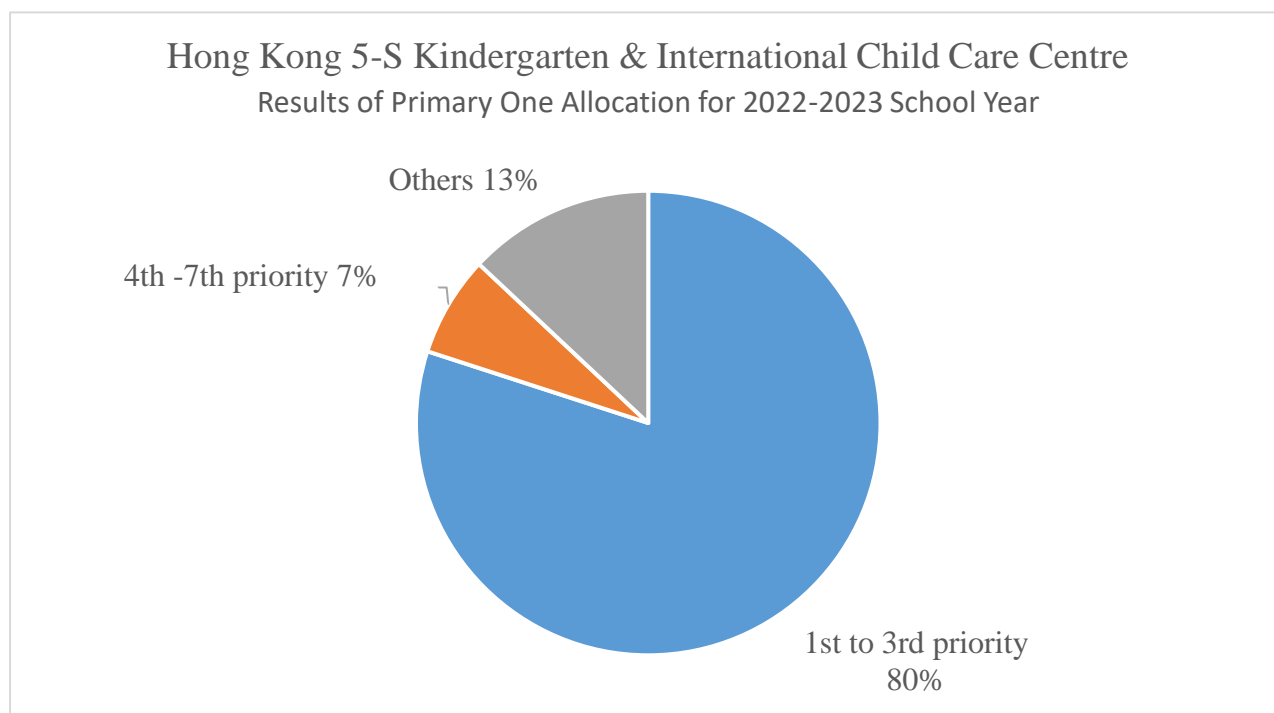

Results of Primary One Allocation for 2022-2023 School Year

Remarks: others are including self-recommendation

Enrolled to the primary schools in our district's school network

Alliance Primary School, Sheung Shui	Pui Ling School Of The Precious Blood
Tsang Mui Millennium School	HHCKLA Buddhist Wisdom Primary School
HHCKLA Buddhist Chan Shi Wan Primary School	TWGHs Tseng Hin Pei Primary School
Pentecostal Yu Leung Fat Primary School	Pentecostal Gin Mao Sheng Primary School
TWGHs Ma Kam Chan Memorial Primary School	Lee Chi Tat Memorial School
Wai Chow Public School (Sheung Shui)	